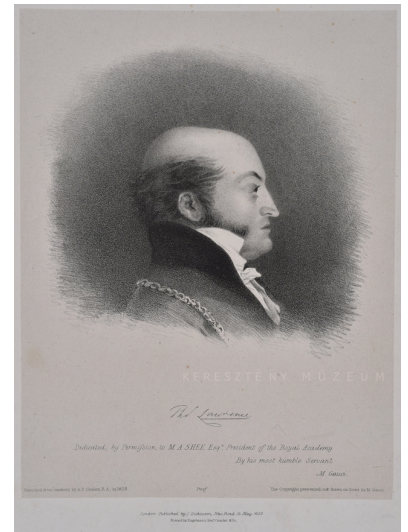

Thomas Lawrence

Artist	Gauci, Maxim Málta 1776 - 1854 London
Sizes	magasság: 44 cm szélesség: 29 cm
Inventory No.	1975.2284.1

Description

Felirat lent, középen, folyóírással:

Thos Lawrence

Jelezve lent, középen:

Dedicated, by Permission, to M. A. SHEE, Esq., President of the Royal Academy / By his most humble servant / M. Gauci.

Lent:

Sketched from memory by A. E. Chalon R. A, in 1828. - Proof. - The copyright presented to & drawn on stone: M. Gauci.